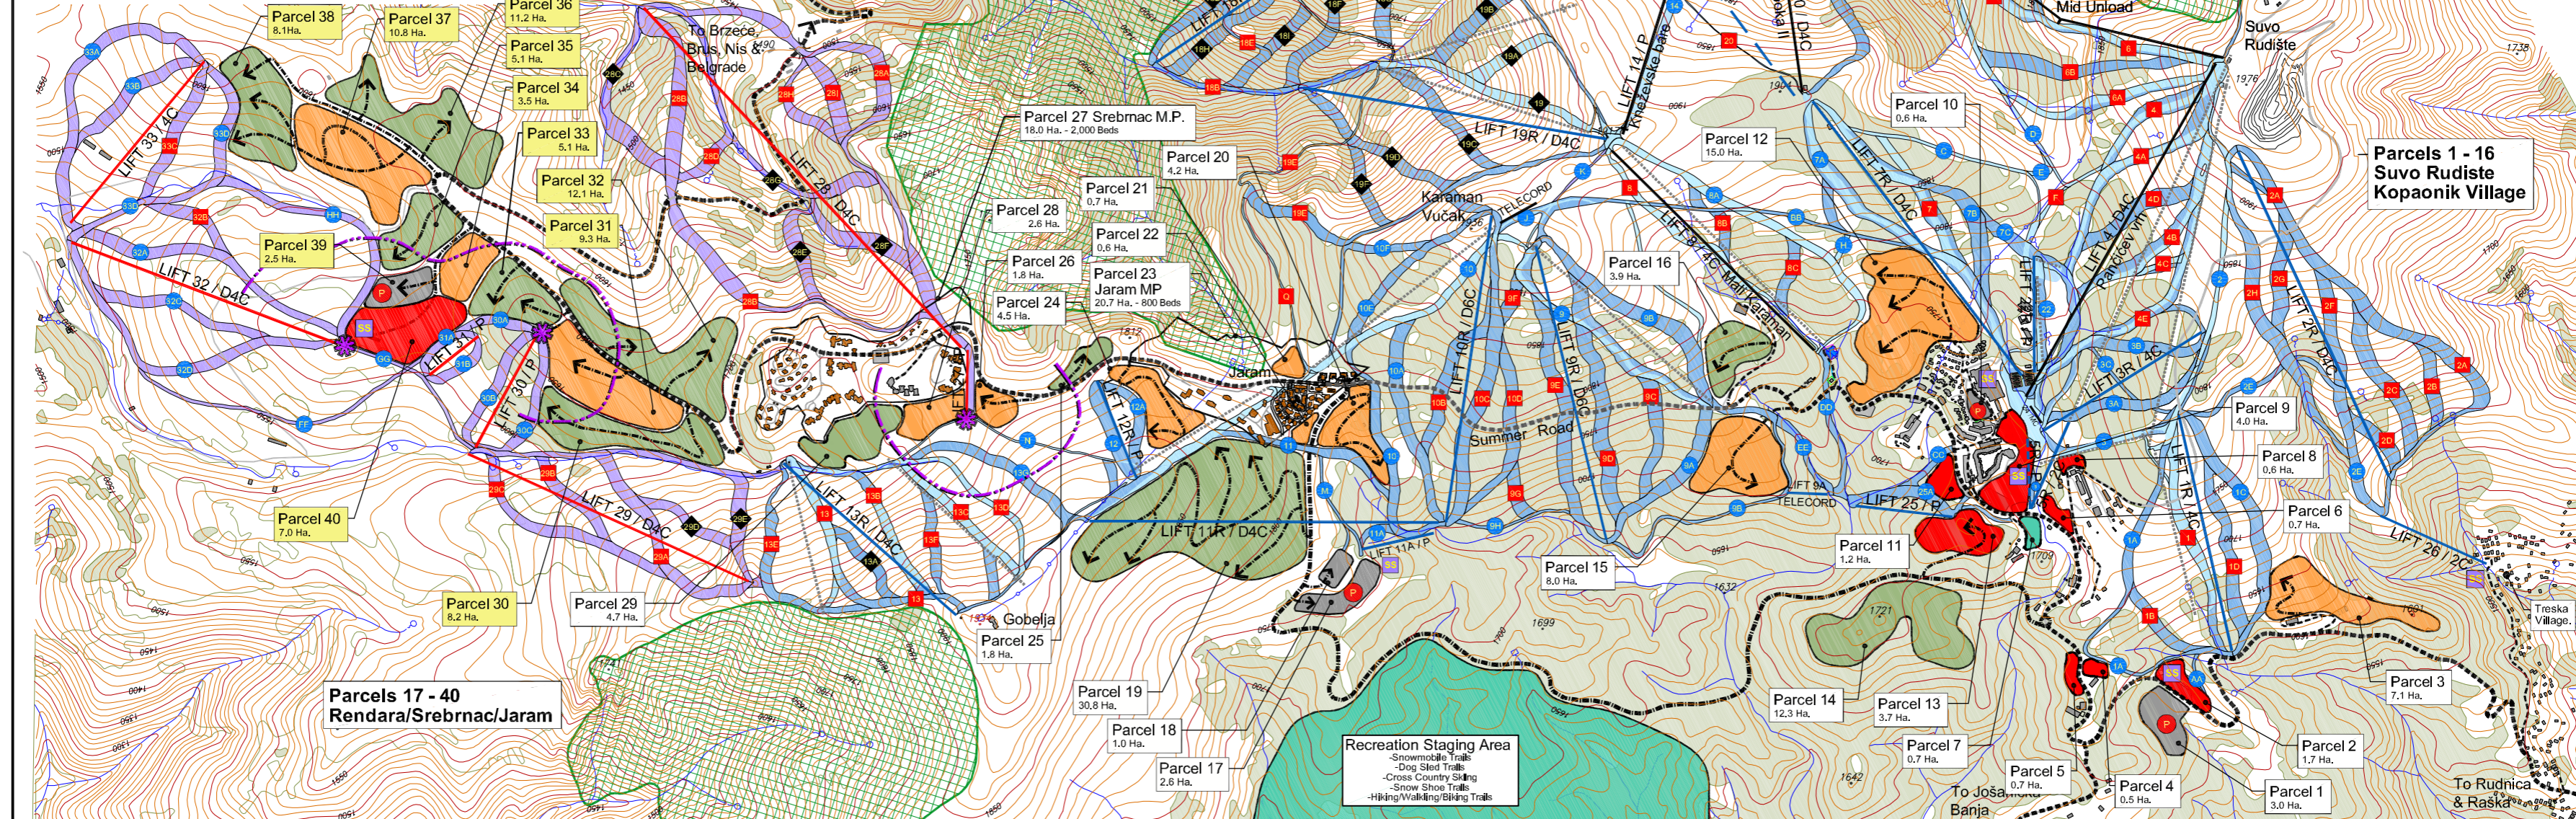

Ski Trail Ability Level

- Easier.....
- More Difficult.....
- Most Difficult.....

See text for lift and trail details.

LEGEND

- Existing Lift.....
- Proposed Phase 1 & 2 Lifts.....
- Proposed Phase 3 Lifts.....
- Removed Lifts.....
- Existing Pistes.....
- Proposed Phase 1 & 2 Pistes.....
- Proposed Phase 3 Pistes.....
- Skier Services.....
- Ski Patrol.....

Land Use Designations

- Village/T.A.....
- MFU.....
- SFU.....
- Parking.....
- Recreation.....
- Proposed Phase 3 Parcels.....
- Existing Main Access Road.....
- Existing Secondary Road.....
- Proposed Roads.....
- Protection Zones Granica 1.....
- Skier Walking Distance.....
- Restaurant.....

Parcels 17 - 40
 Rendara/Srebrnac/Jaram

Parcels 1 - 16
 Suvo Rudiste
 Kopaonik Village

Recreation Staging Area
 - Snowmobile Trails
 - Dog Sled Trails
 - Cross Country Skiing
 - Snow Shoe Trails
 - Hiking/Walking/Biking Trails